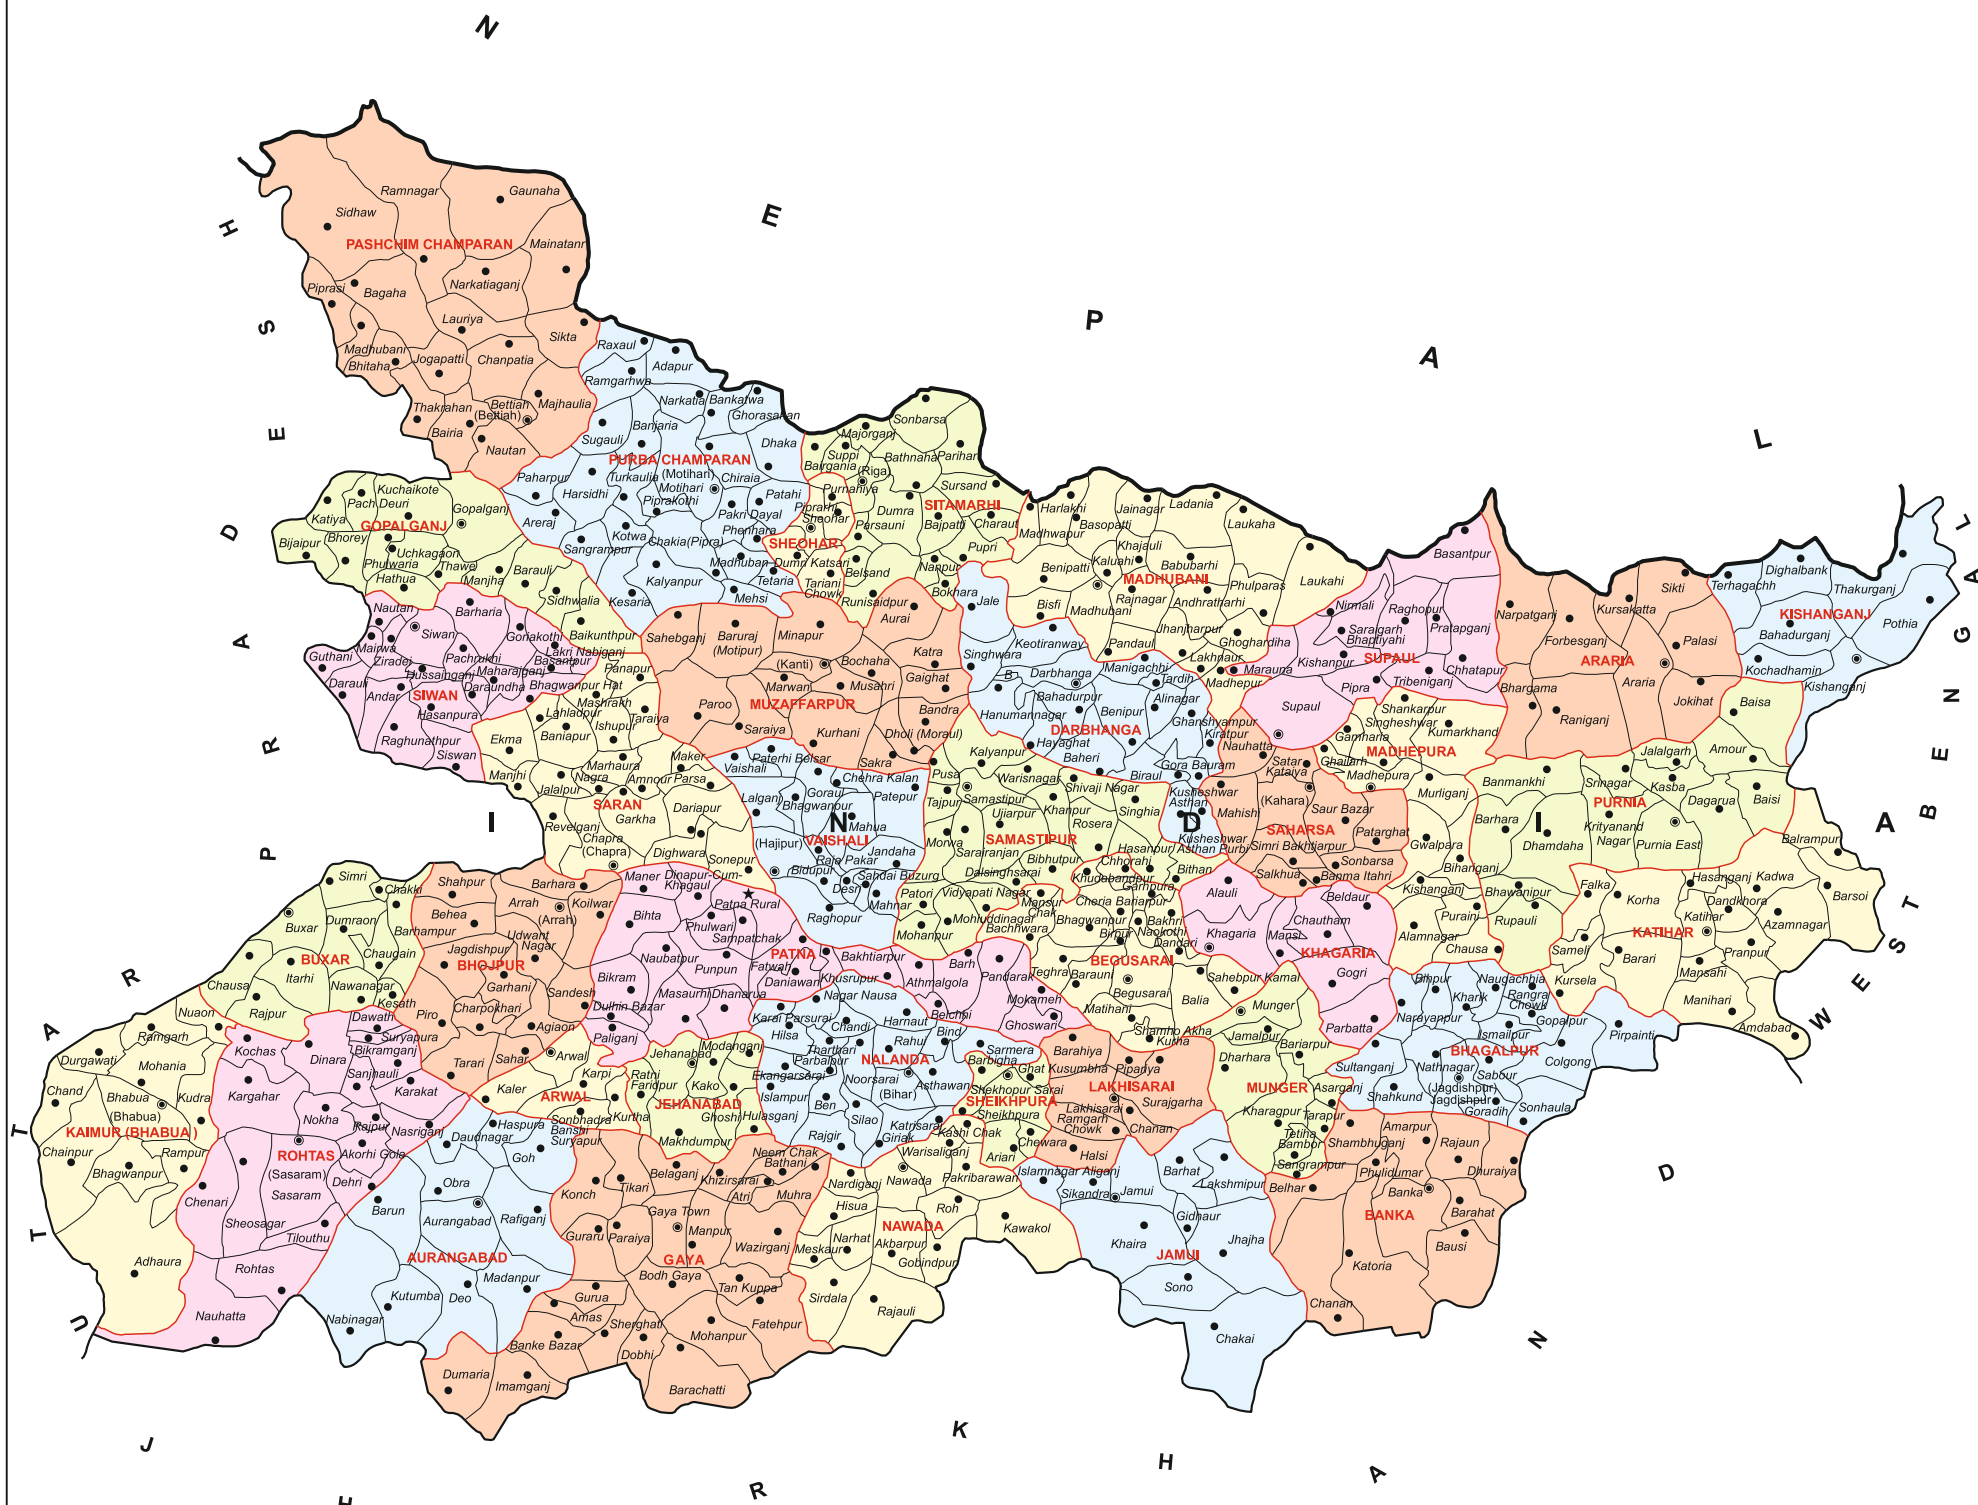

BIHAR ADMINISTRATIVE DIVISIONS 2011

KILOMETRES

B - Bahadurpur (District Darbhanga)

- BOUNDARIES:**
- INTERNATIONAL.....
 - STATE.....
 - DISTRICT.....
 - C.D.BLOCK.....

- HEADQUARTERS:**
- STATE.....
 - DISTRICT.....
 - C.D.BLOCK.....

Where the district name differs from its headquarters name, the latter is given within brackets.