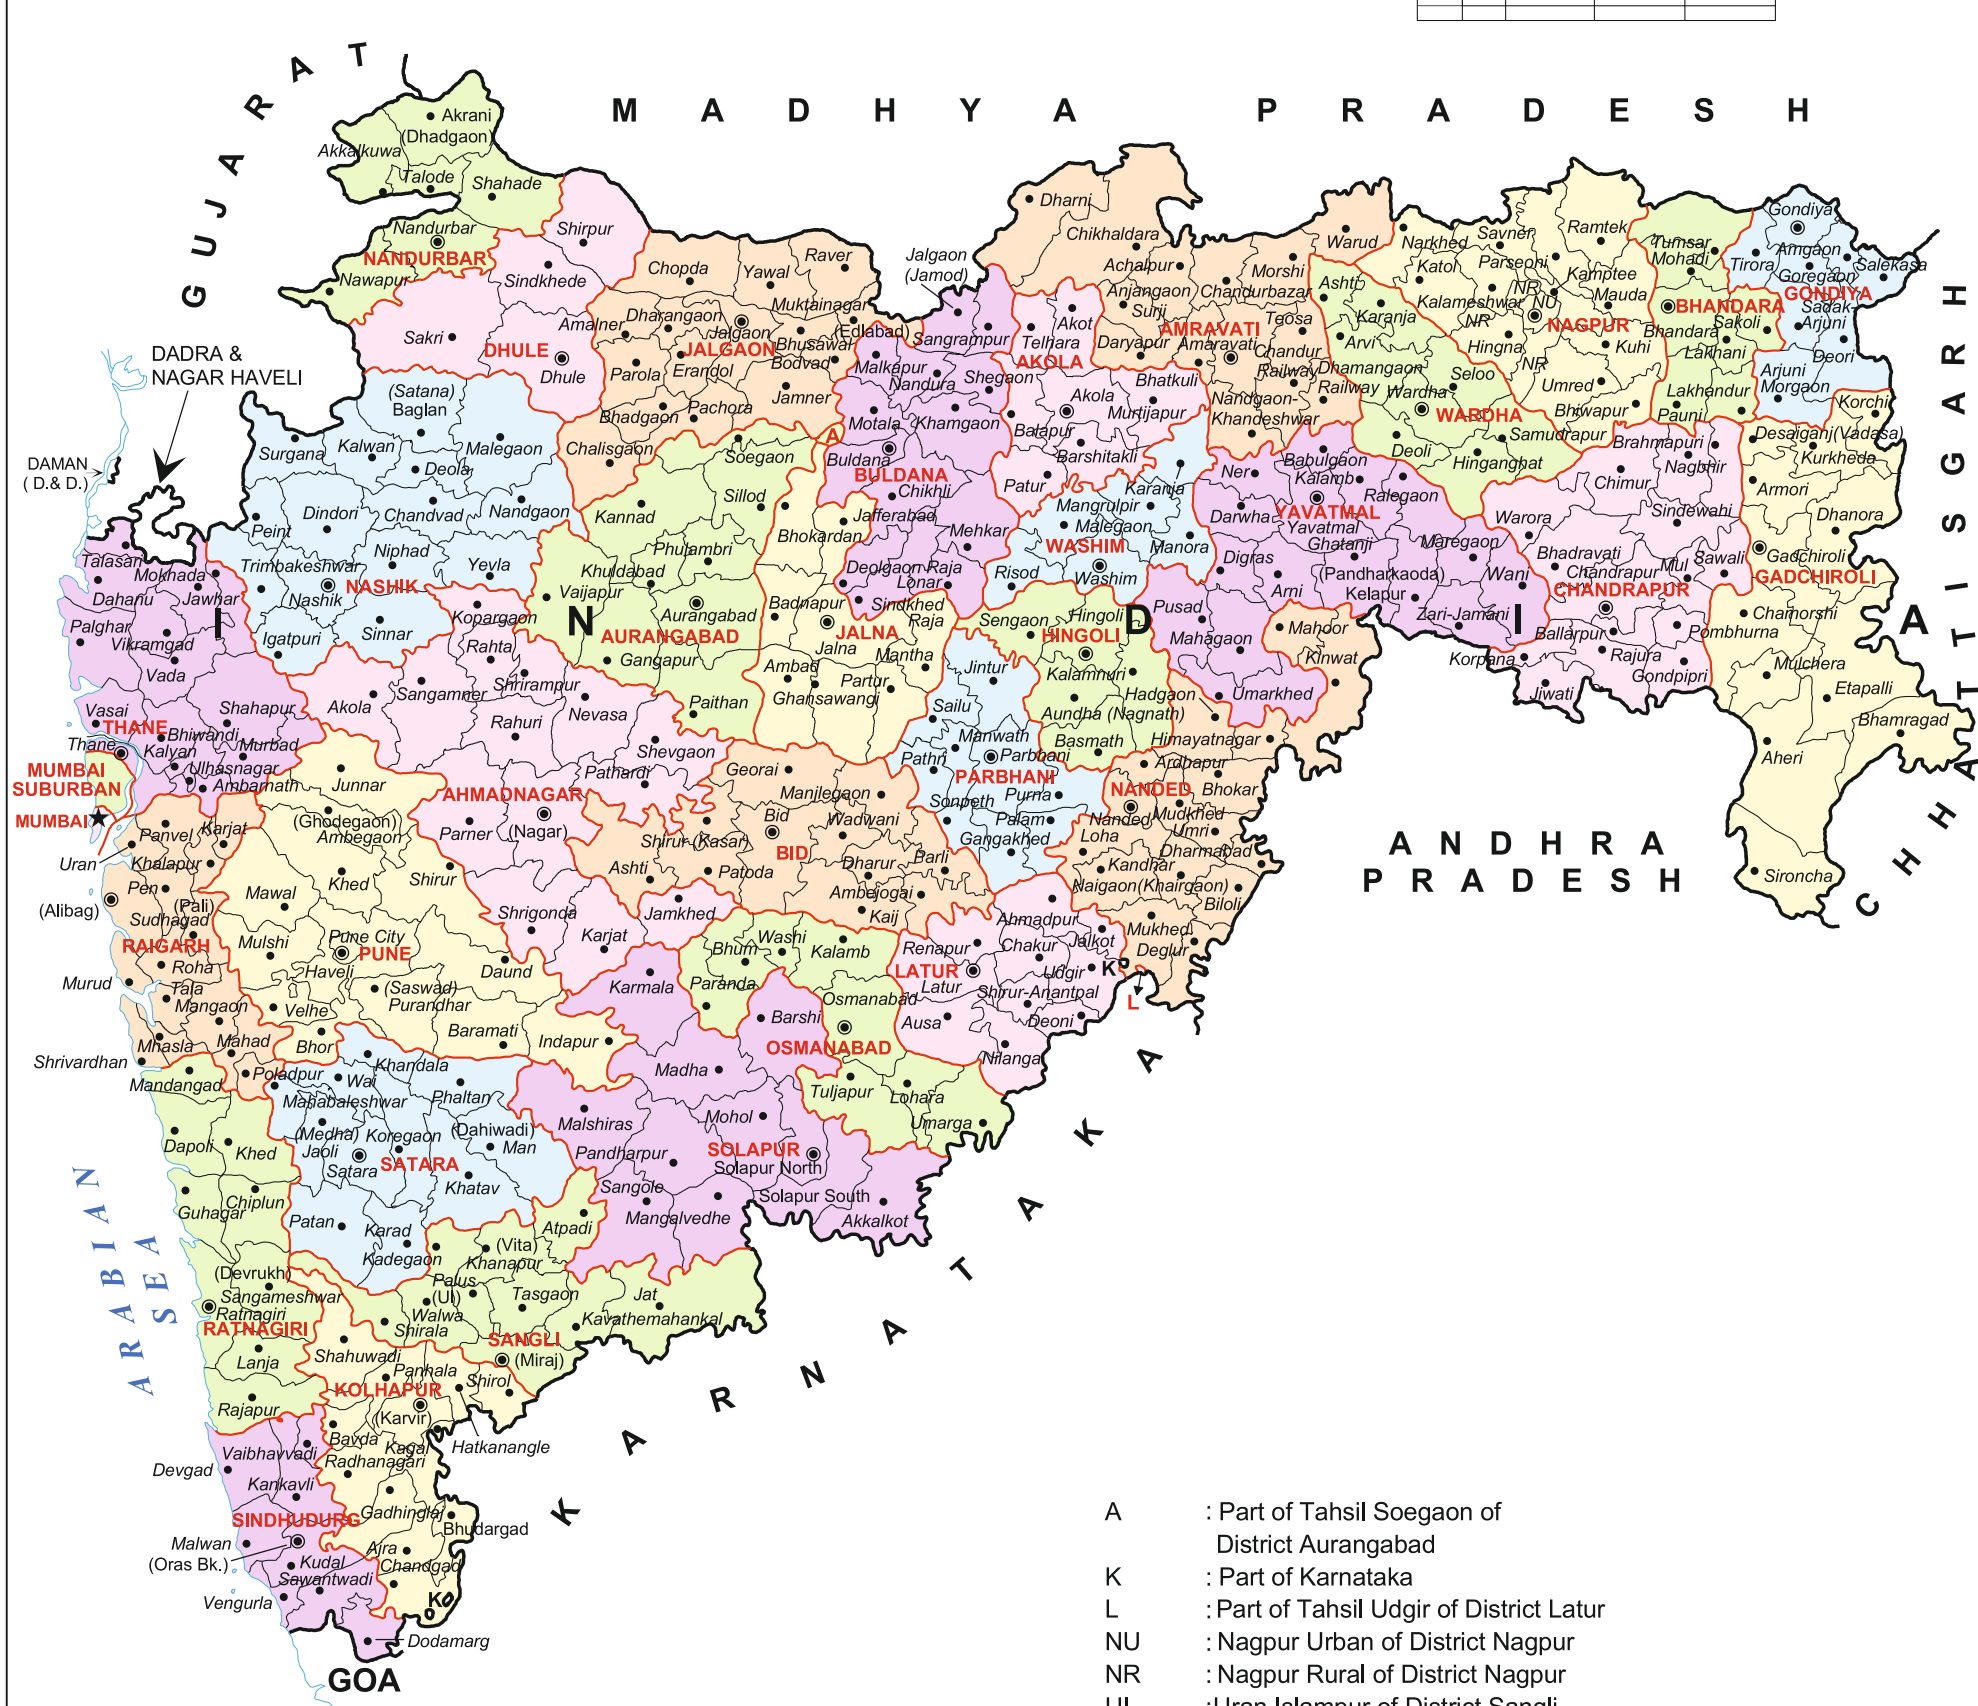

# MAHARASHTRA ADMINISTRATIVE DIVISIONS 2011

- A : Part of Tahsil Soegaon of District Aurangabad
- K : Part of Karnataka
- L : Part of Tahsil Udgir of District Latur
- NU : Nagpur Urban of District Nagpur
- NR : Nagpur Rural of District Nagpur
- UI : Uran Islampur of District Sangli
- (D & D) : Daman & Diu

Note : All the district hqrs. are also tahsil hqrs. except for Sangli and Kolhapur.  
 The hqrs. of Pune City and Haveli tahsils are at Pune.  
 The hqrs. of Solapur North and Solapur South tahsils are at Solapur.  
 The hqrs. of Nagpur (Rural) and Nagpur (Urban) Tahsils are at Nagpur.  
 The hqrs. of Mumbai Suburban and Mumbai Districts are at Mumbai.  
 The hqrs. of Sindhudurg and Raigarh Districts are at (Oras Bk) and (Alibag) respectively.

- BOUNDARIES:**
- STATE.....
  - DISTRICT.....
  - TAHSIL.....
- HEADQUARTERS:**
- STATE/U.T.....★
  - DISTRICT.....●
  - TAHSIL.....•

Where the district/tahsil's name differs from its headquarters name, the latter is given within brackets.