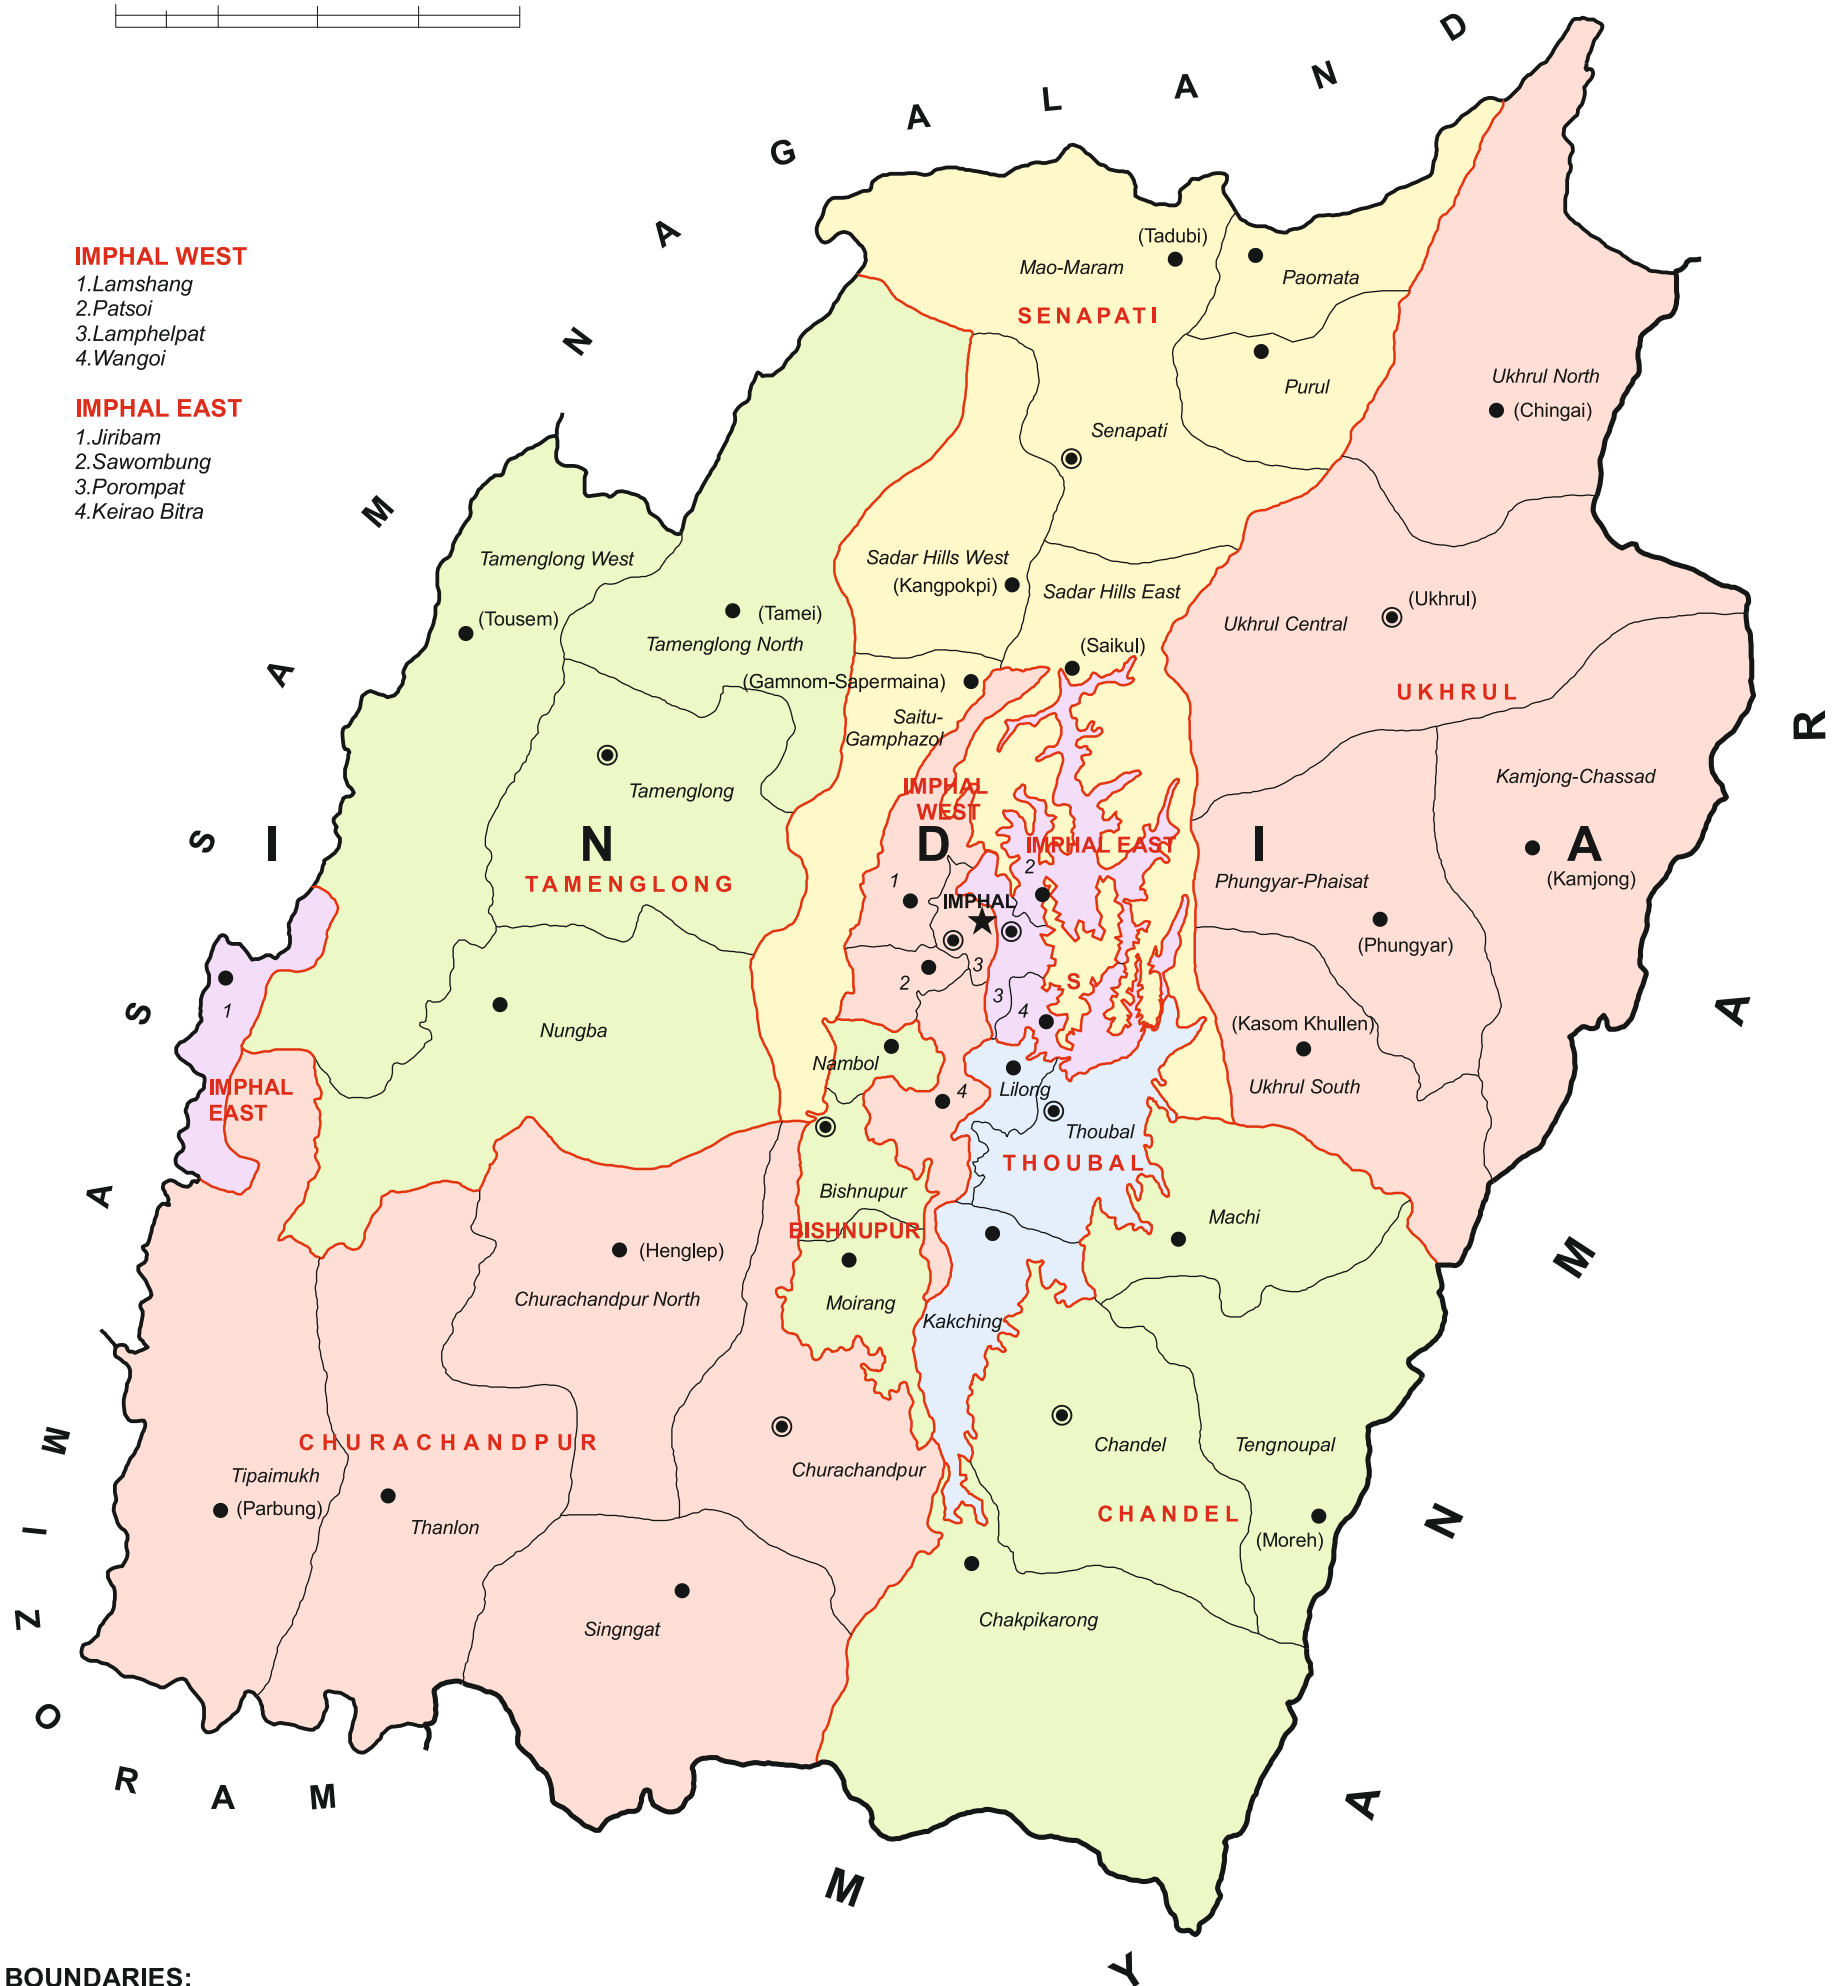

MANIPUR

ADMINISTRATIVE DIVISIONS 2011

IMPHAL WEST

1. Lamshang
2. Patsoi
3. Lamphelpat
4. Wangoi

IMPHAL EAST

1. Jiribam
2. Sawombung
3. Porompat
4. Keirao Bitra

BOUNDARIES:

- INTERNATIONAL.....
- STATE.....
- DISTRICT.....
- SUB-DIVISION.....

HEADQUARTERS:

- STATE.....★
- DISTRICT.....◎
- SUB-DIVISION.....●

S - SENAPATI

Where the district/sub-division name differs from its headquarters name, the latter is given within brackets.

The sub-divisional headquarters Tamenglong, Lamphelpat, Porompat, Ukhrul, Chandel, Bishnupur, Churachandpur and Thoubal are located within the district headquarters.