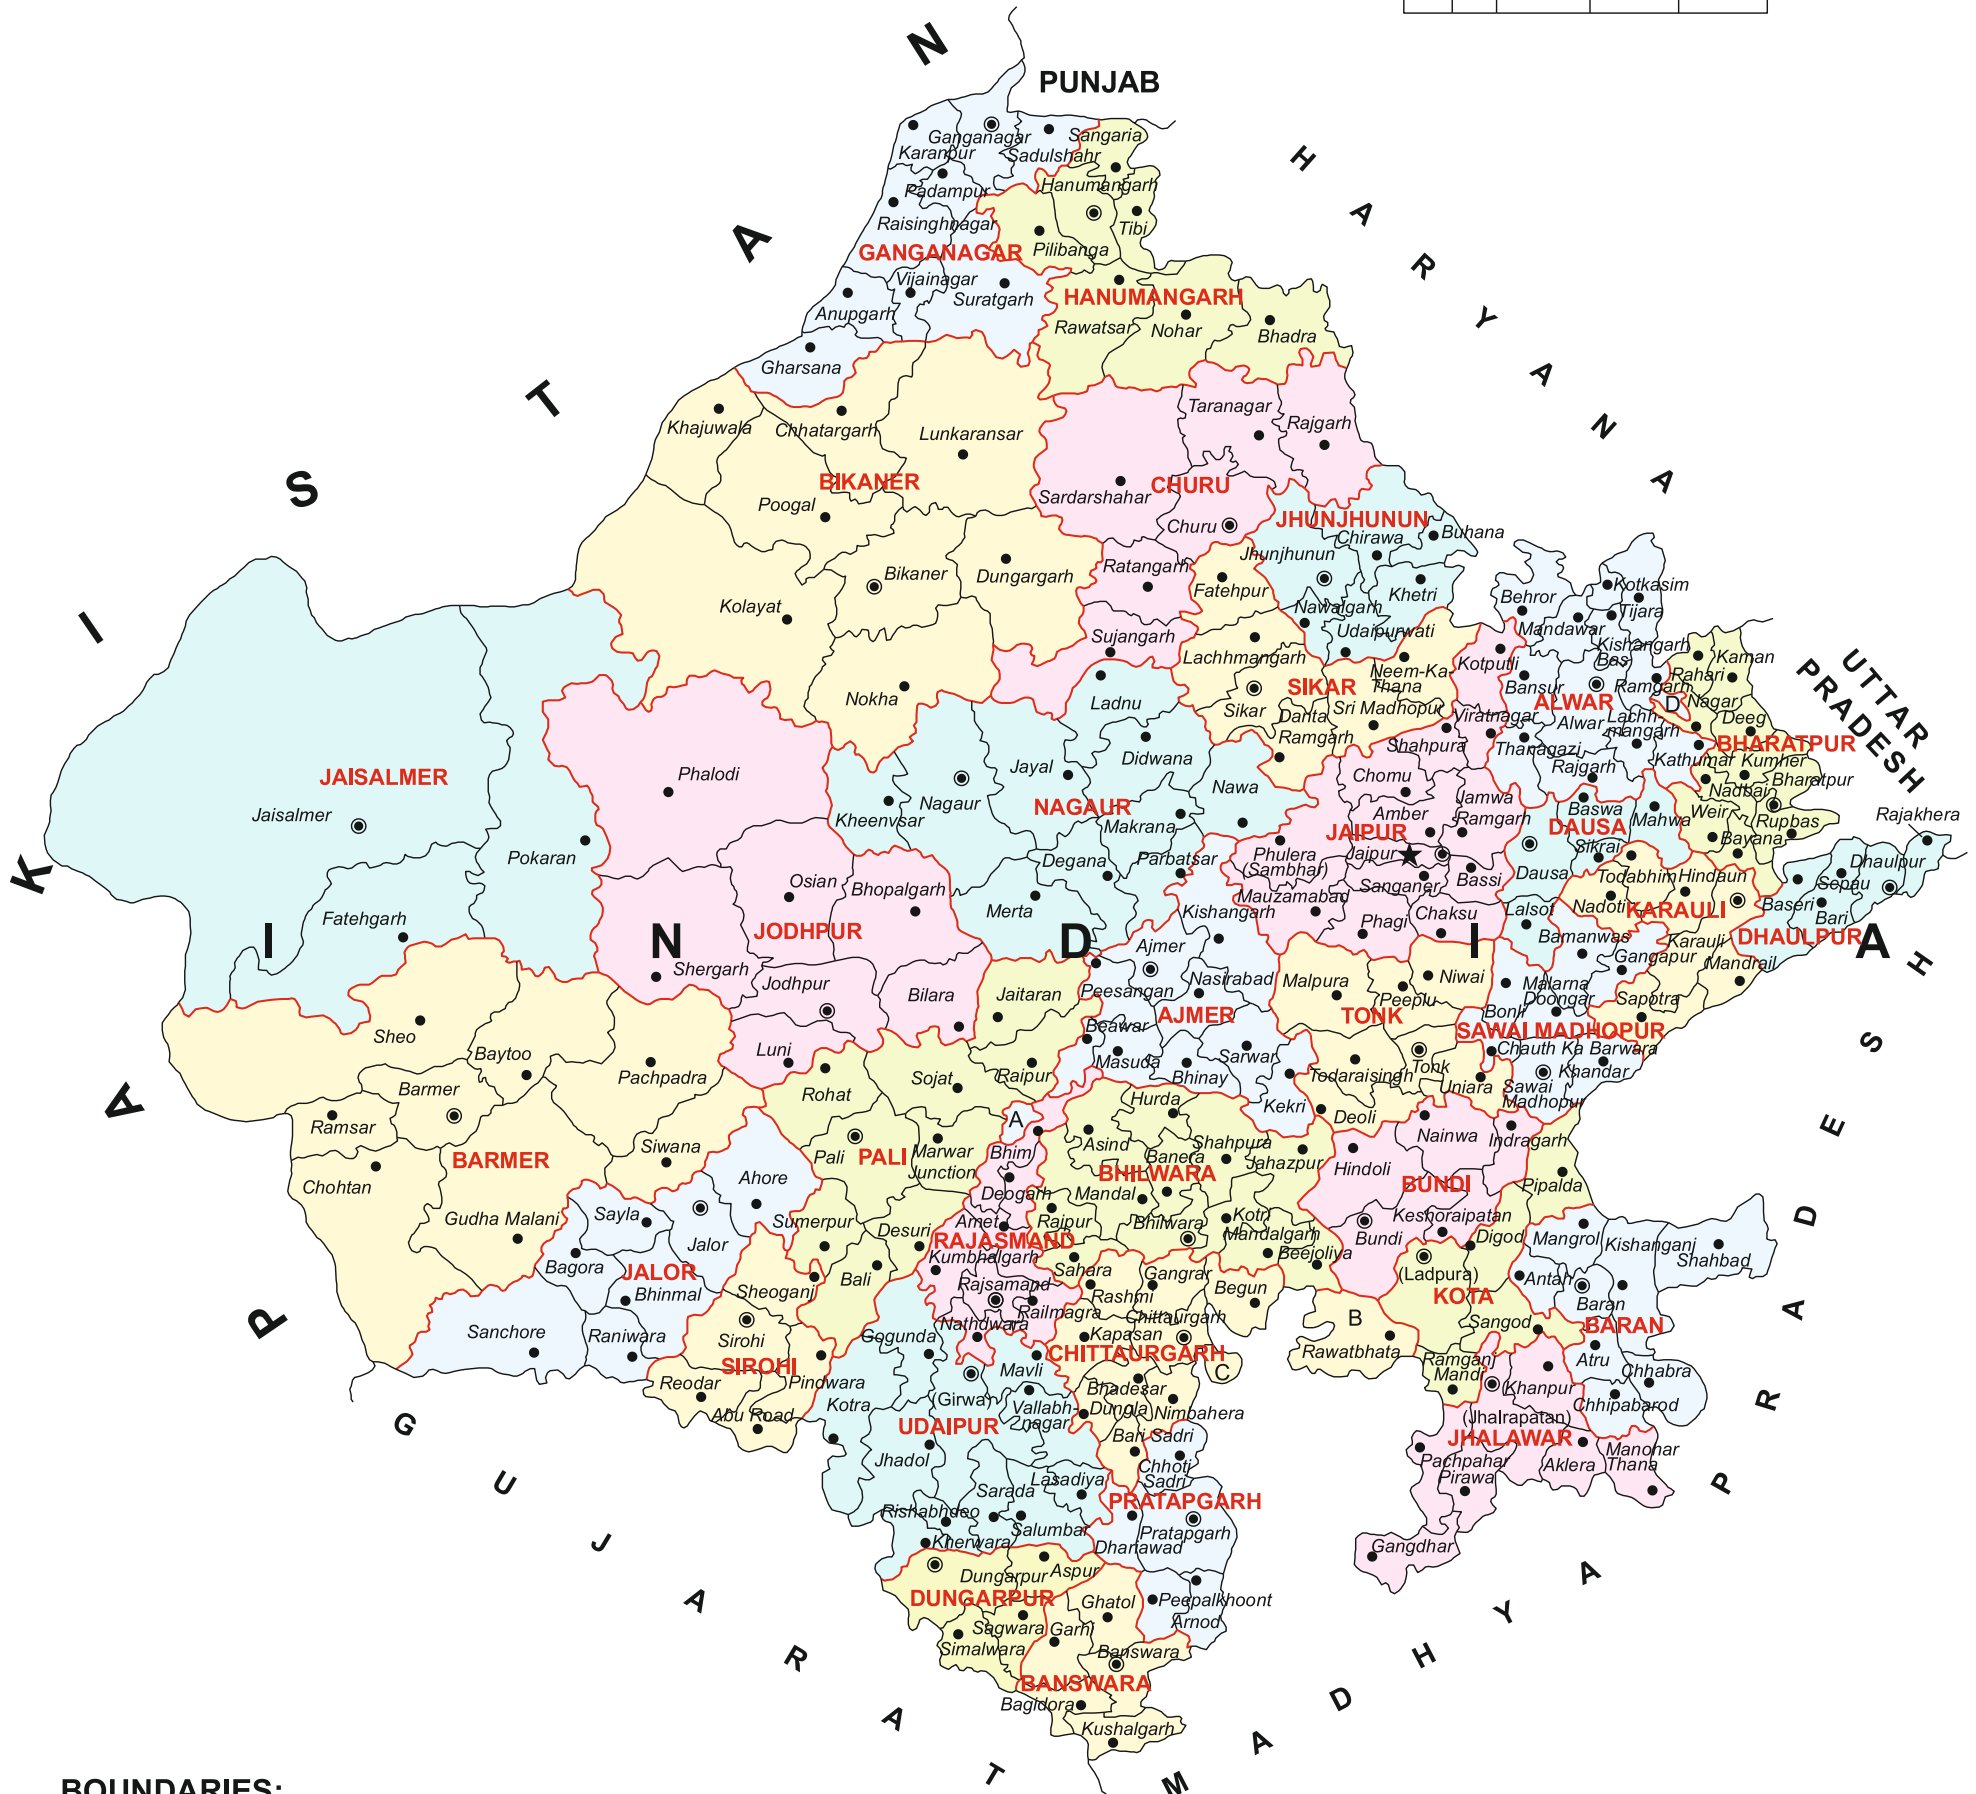

RAJASTHAN

ADMINISTRATIVE DIVISIONS 2011

BOUNDARIES:

- INTERNATIONAL.....
- STATE.....
- DISTRICT.....
- TAHSIL.....

HEADQUARTERS:

- STATE.....★
- DISTRICT.....●
- TAHSIL.....•

A Part of Beawar Tehsil (District Ajmer)
 B Part of District Chittaurgarh
 C Part of Nimbahera Tehsil (District Chittaurgarh)
 D Part of Lachhmangarh Tehsil (District Alwar)

Where the district name differs from its headquarters name, the latter is given within brackets.